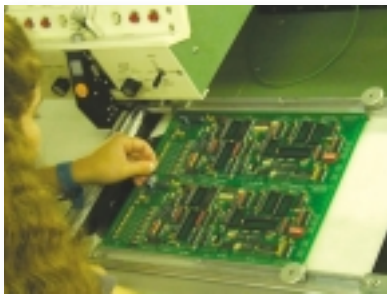

State-of-the-Art Manufacturing Facilities

-  The combined experience of our Manufacturing Facility Staff total more than 100 years of advanced electronics development and production. Electronic Engineers, Software Developers, CAD Designers, and Assembly Teams all working to create the Min/Max signs.
-  The state-of-the-art manufacturing facility utilizes equipment such as the Panasonic Chip Shooter and Vision Equipped Pick-and-Place SMT equipment to insure repeatability and reliability.
-  We have an automated production line for surface mount and a semi-automated production line for through-hole circuit board assembly.
-  Quality control is performed diligently, insuring the production of reliable products. Every Min/Max Sign is inspected and tested to insure 100% customer satisfaction prior to shipment.
-  Each box enclosure is manufactured specifically for the Min/Max Sign using a CAM activated injection mold system.
-  Our company is committed to providing the highest quality products, support and service. This ensures that you get a product you can use and trust for many years to come!